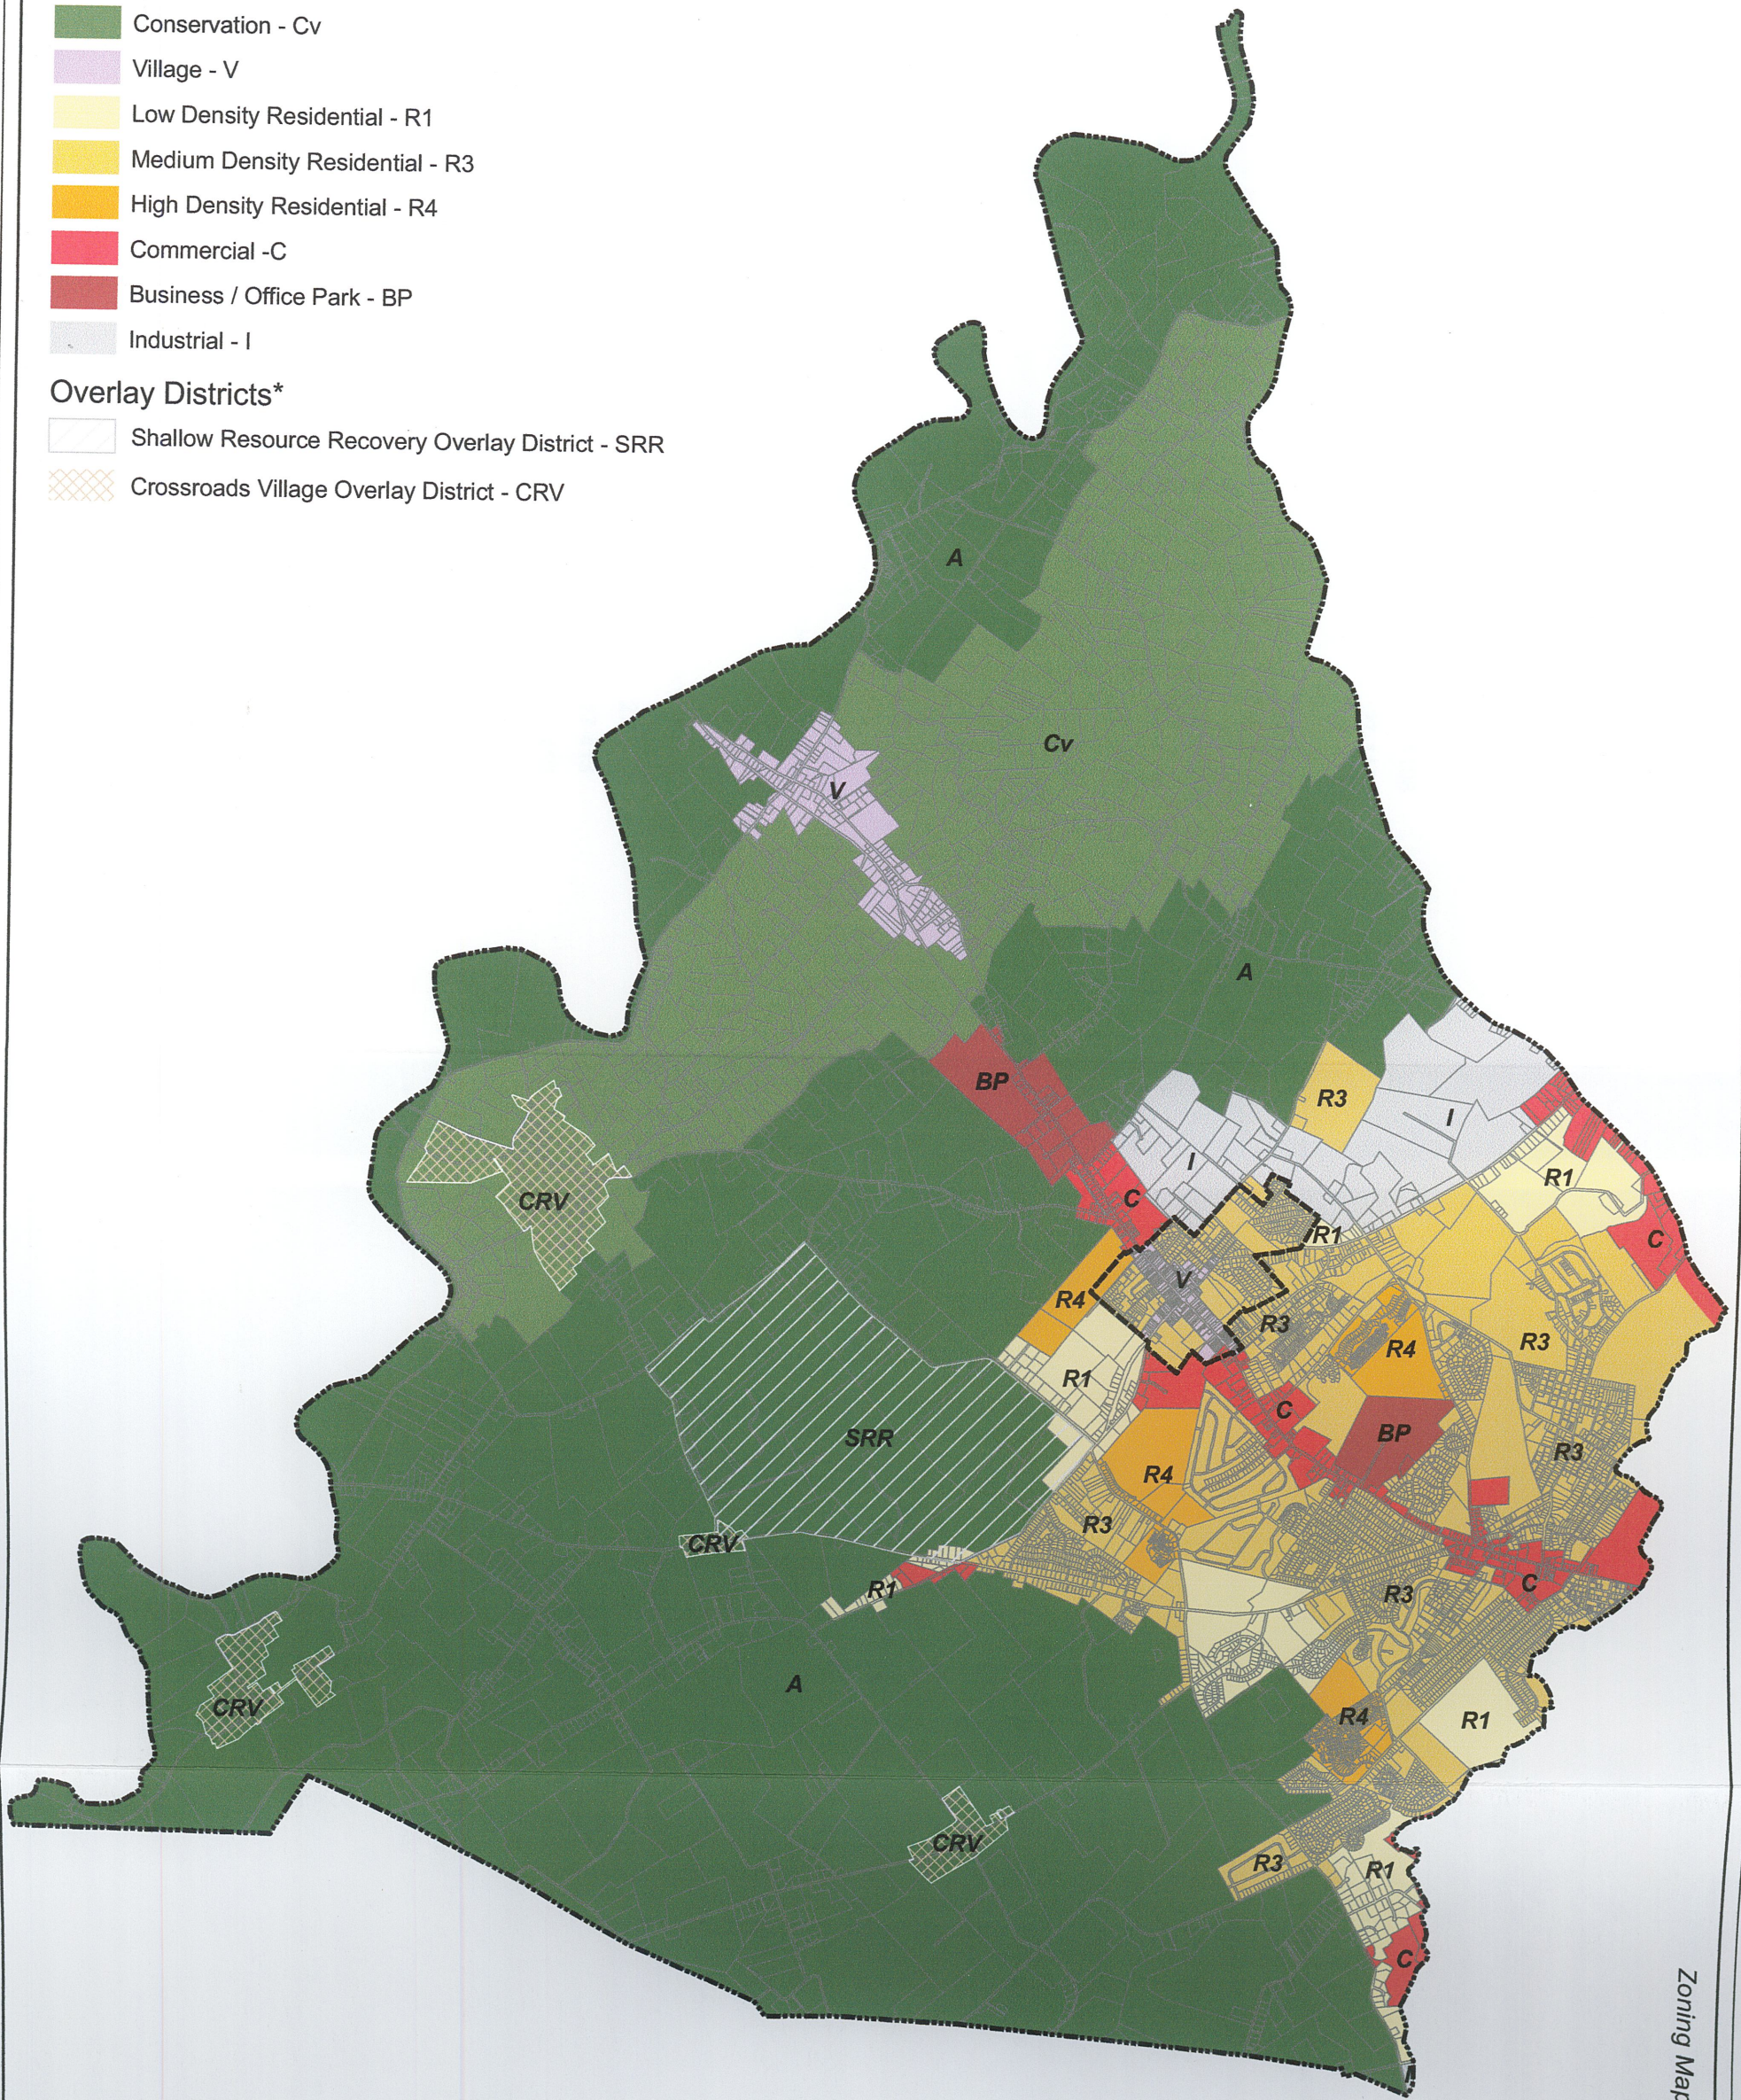

Dover Township - Zoning Map

York County Pennsylvania

Legend

Zoning Classifications

- Agriculture - A
- Conservation - Cv
- Village - V
- Low Density Residential - R1
- Medium Density Residential - R3
- High Density Residential - R4
- Commercial - C
- Business / Office Park - BP
- Industrial - I

Overlay Districts*

- Shallow Resource Recovery Overlay District - SRR
- Crossroads Village Overlay District - CRV

Zoning Map

*NOTES: Districts Not Shown:
FP - Flood Plain Overlay District
AH - Airport Hazard Overlay District
ESA - Environmentally Sensitive Area Overlay District