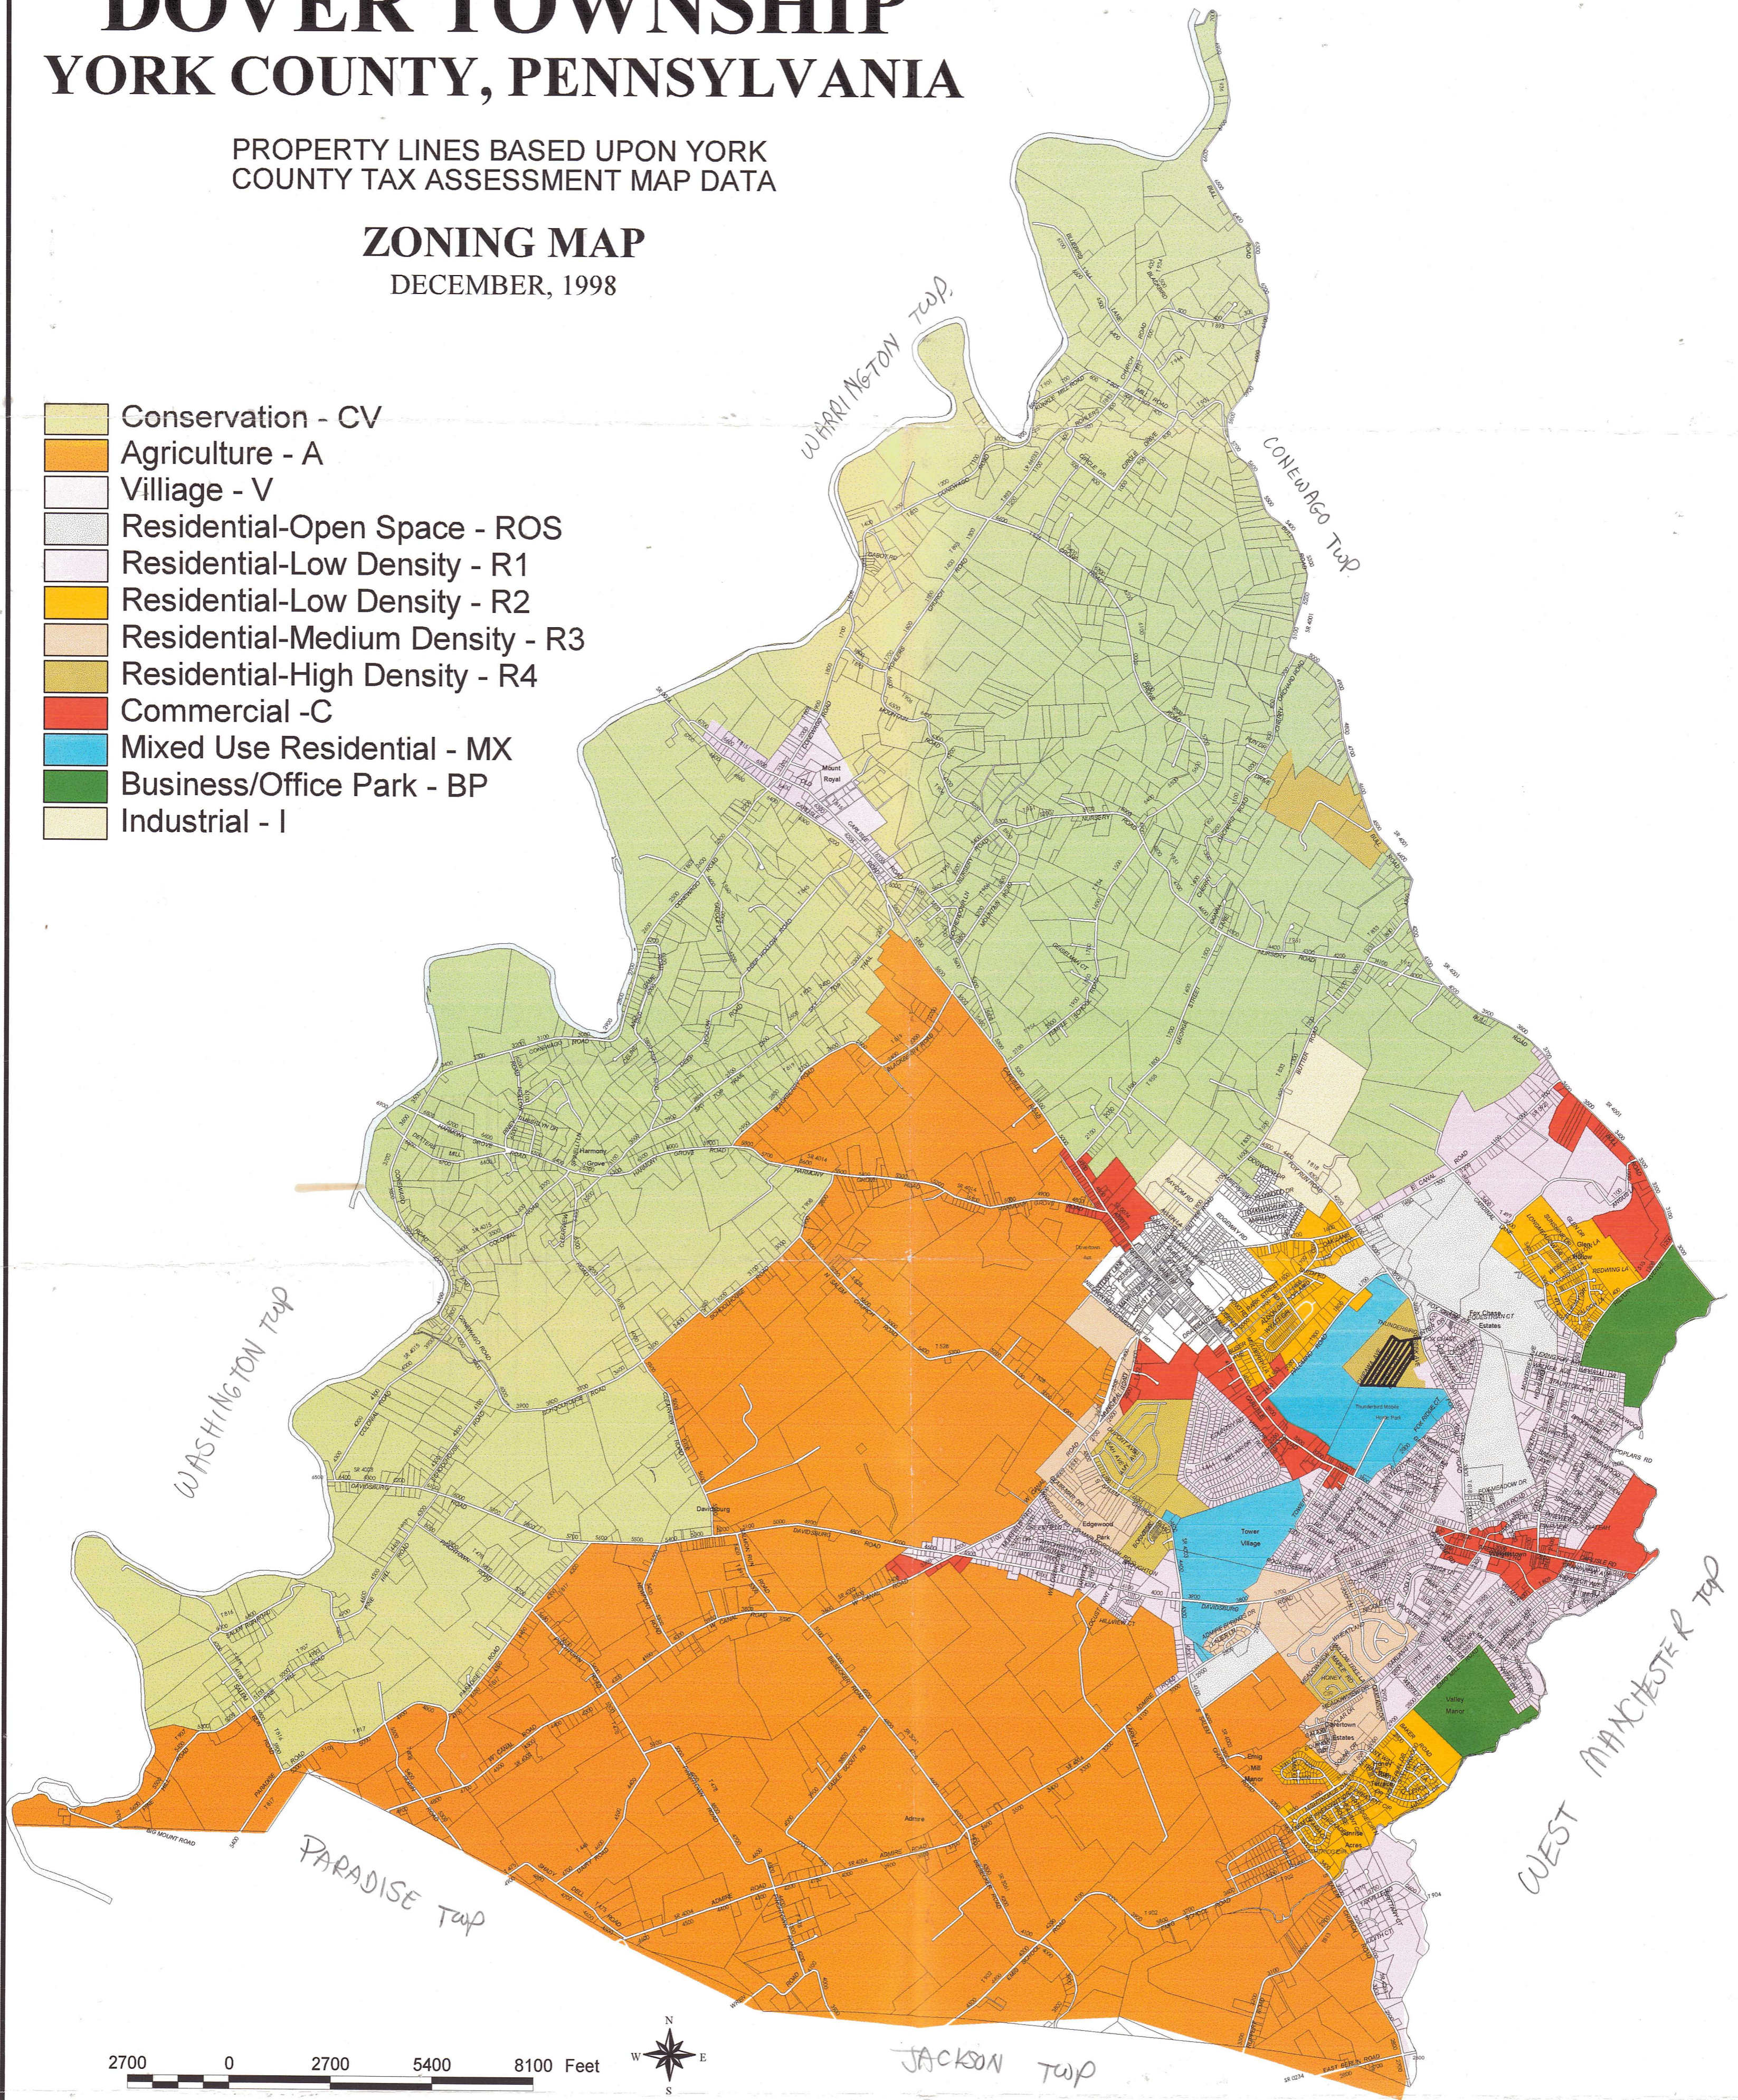

DOVER TOWNSHIP

YORK COUNTY, PENNSYLVANIA

PROPERTY LINES BASED UPON YORK COUNTY TAX ASSESSMENT MAP DATA

ZONING MAP

DECEMBER, 1998

- Conservation - CV
- Agriculture - A
- Villiage - V
- Residential-Open Space - ROS
- Residential-Low Density - R1
- Residential-Low Density - R2
- Residential-Medium Density - R3
- Residential-High Density - R4
- Commercial - C
- Mixed Use Residential - MX
- Business/Office Park - BP
- Industrial - I