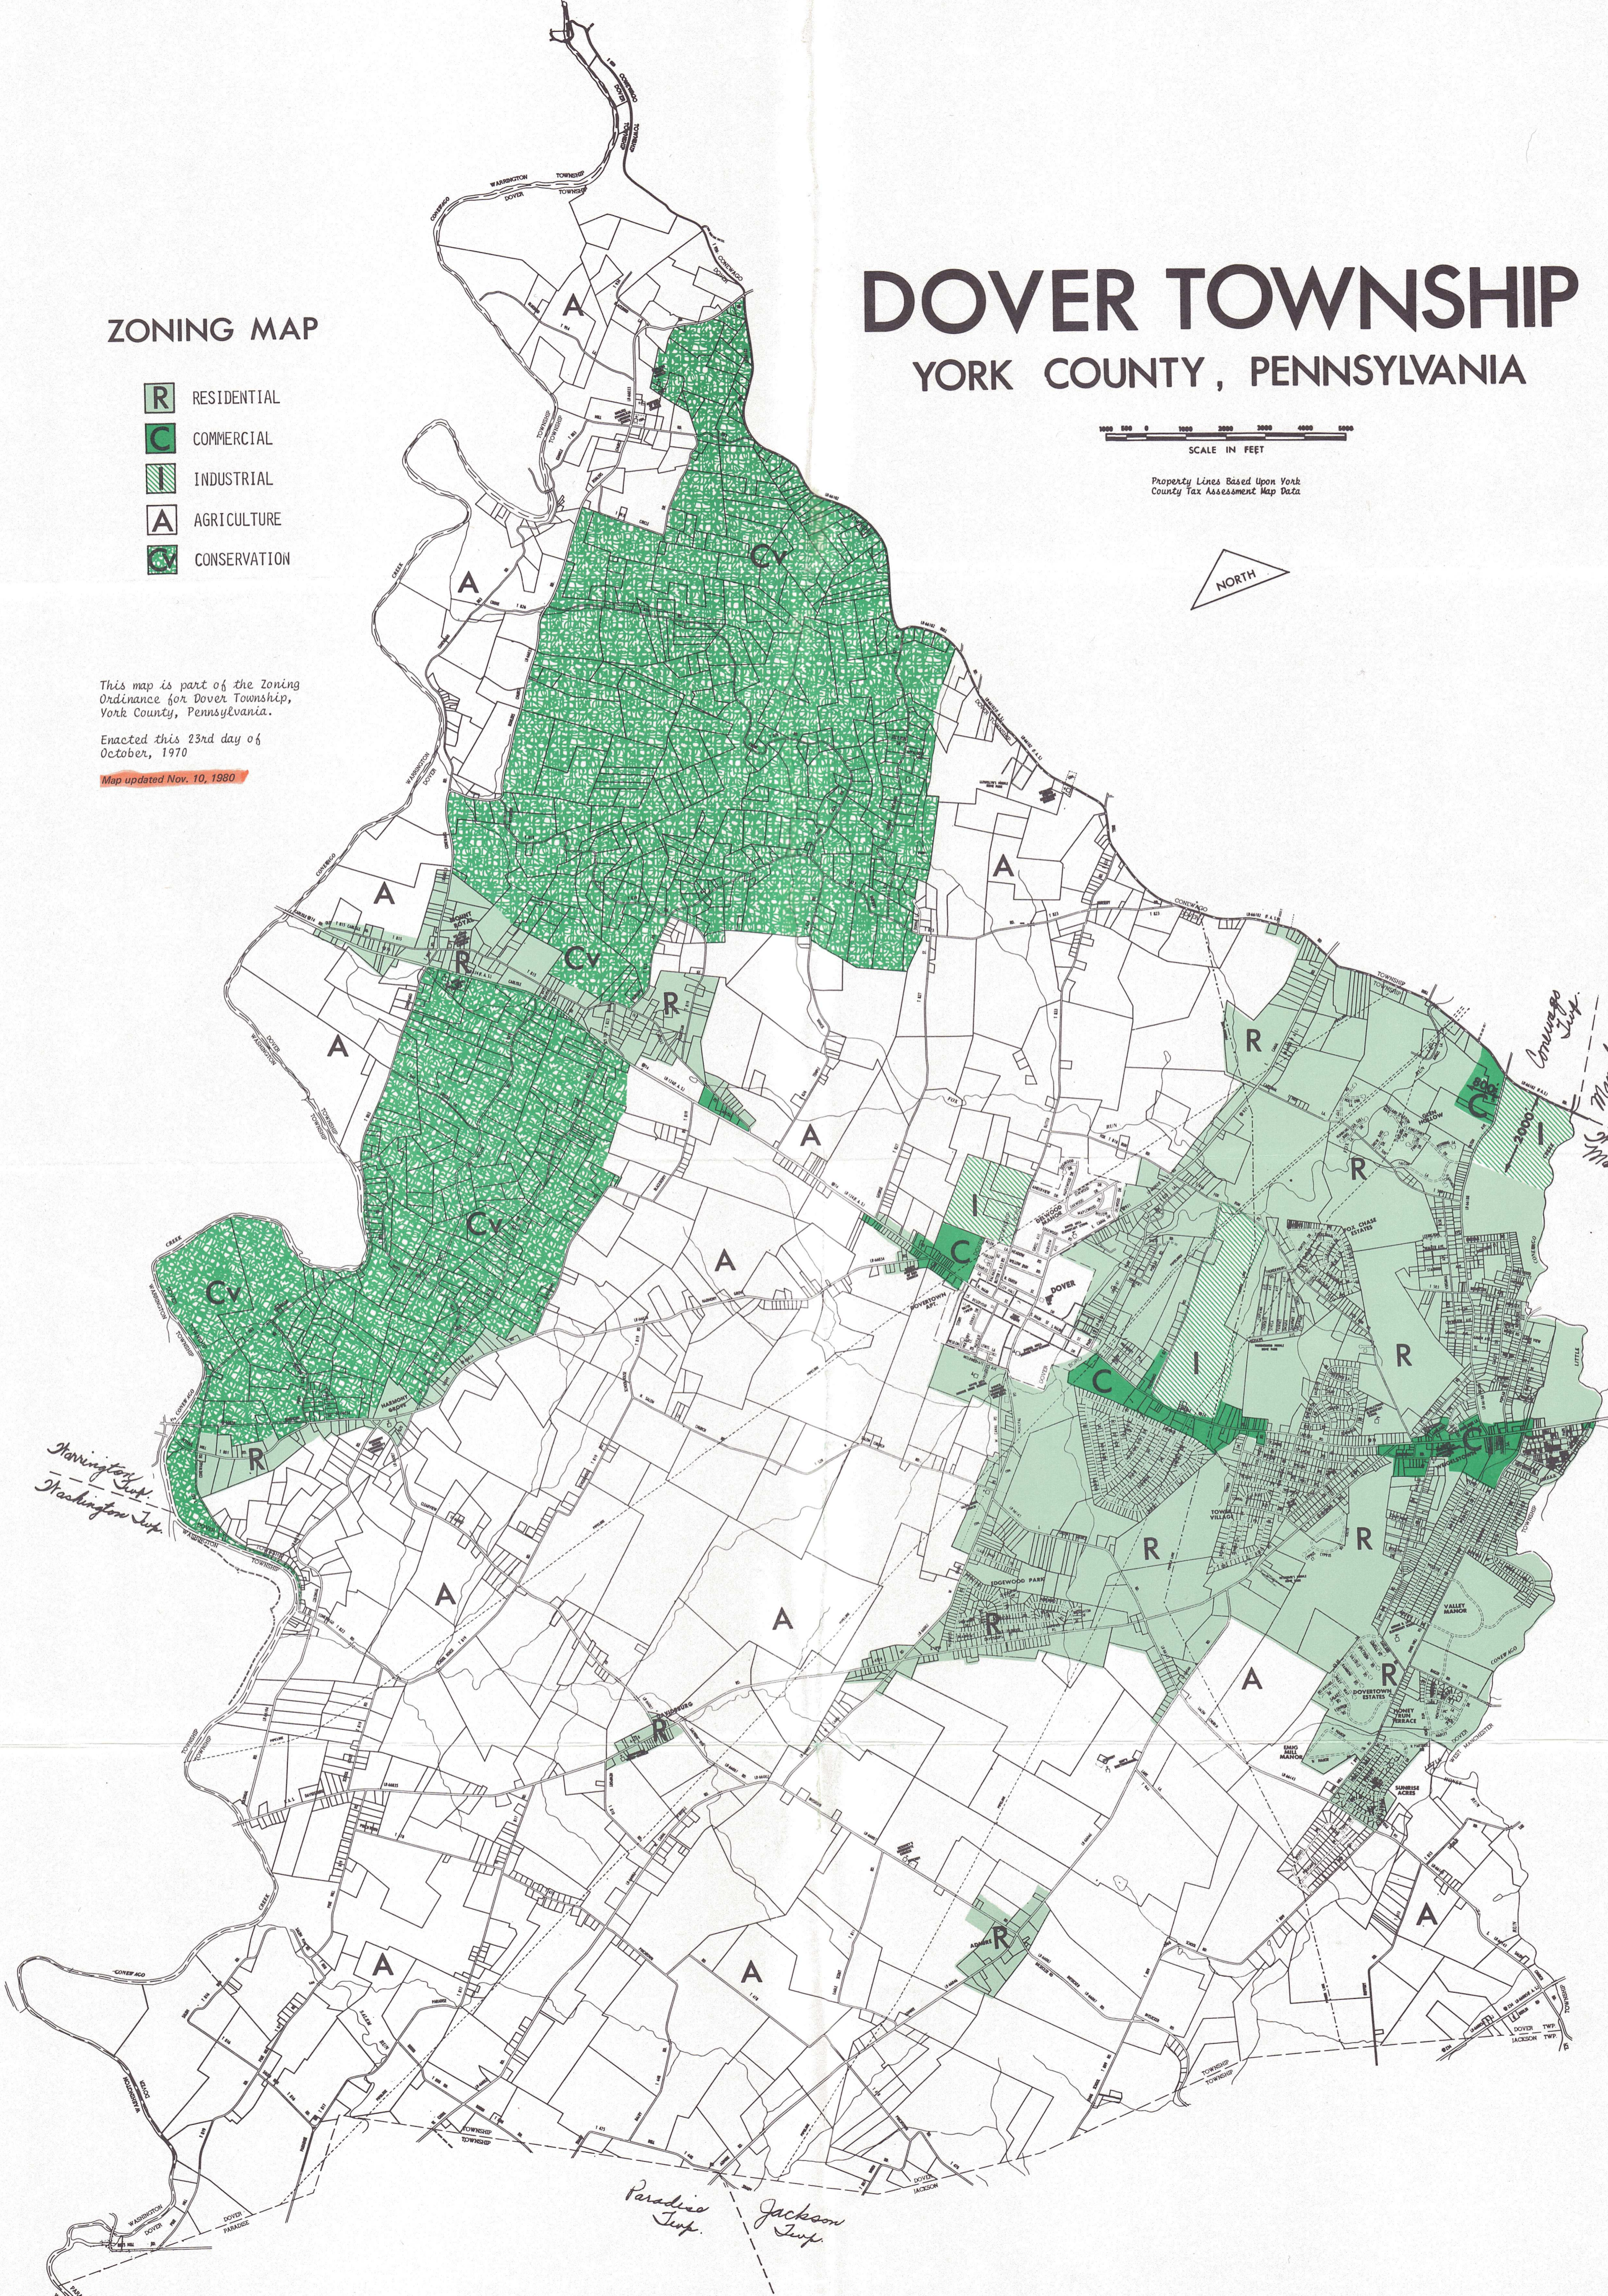

ZONING MAP

- **R** RESIDENTIAL
- **C** COMMERCIAL
- **I** INDUSTRIAL
- **A** AGRICULTURE
- **Cv** CONSERVATION

This map is part of the Zoning Ordinance for Dover Township, York County, Pennsylvania.

Enacted this 23rd day of October, 1970

Map updated Nov. 10, 1980

DOVER TOWNSHIP YORK COUNTY, PENNSYLVANIA

*Harrington Twp.
Washington Twp.*

*Cowango Twp.
Manchester Twp.
East Manchester Twp.*

*Paradise Twp.
Jackson Twp.*