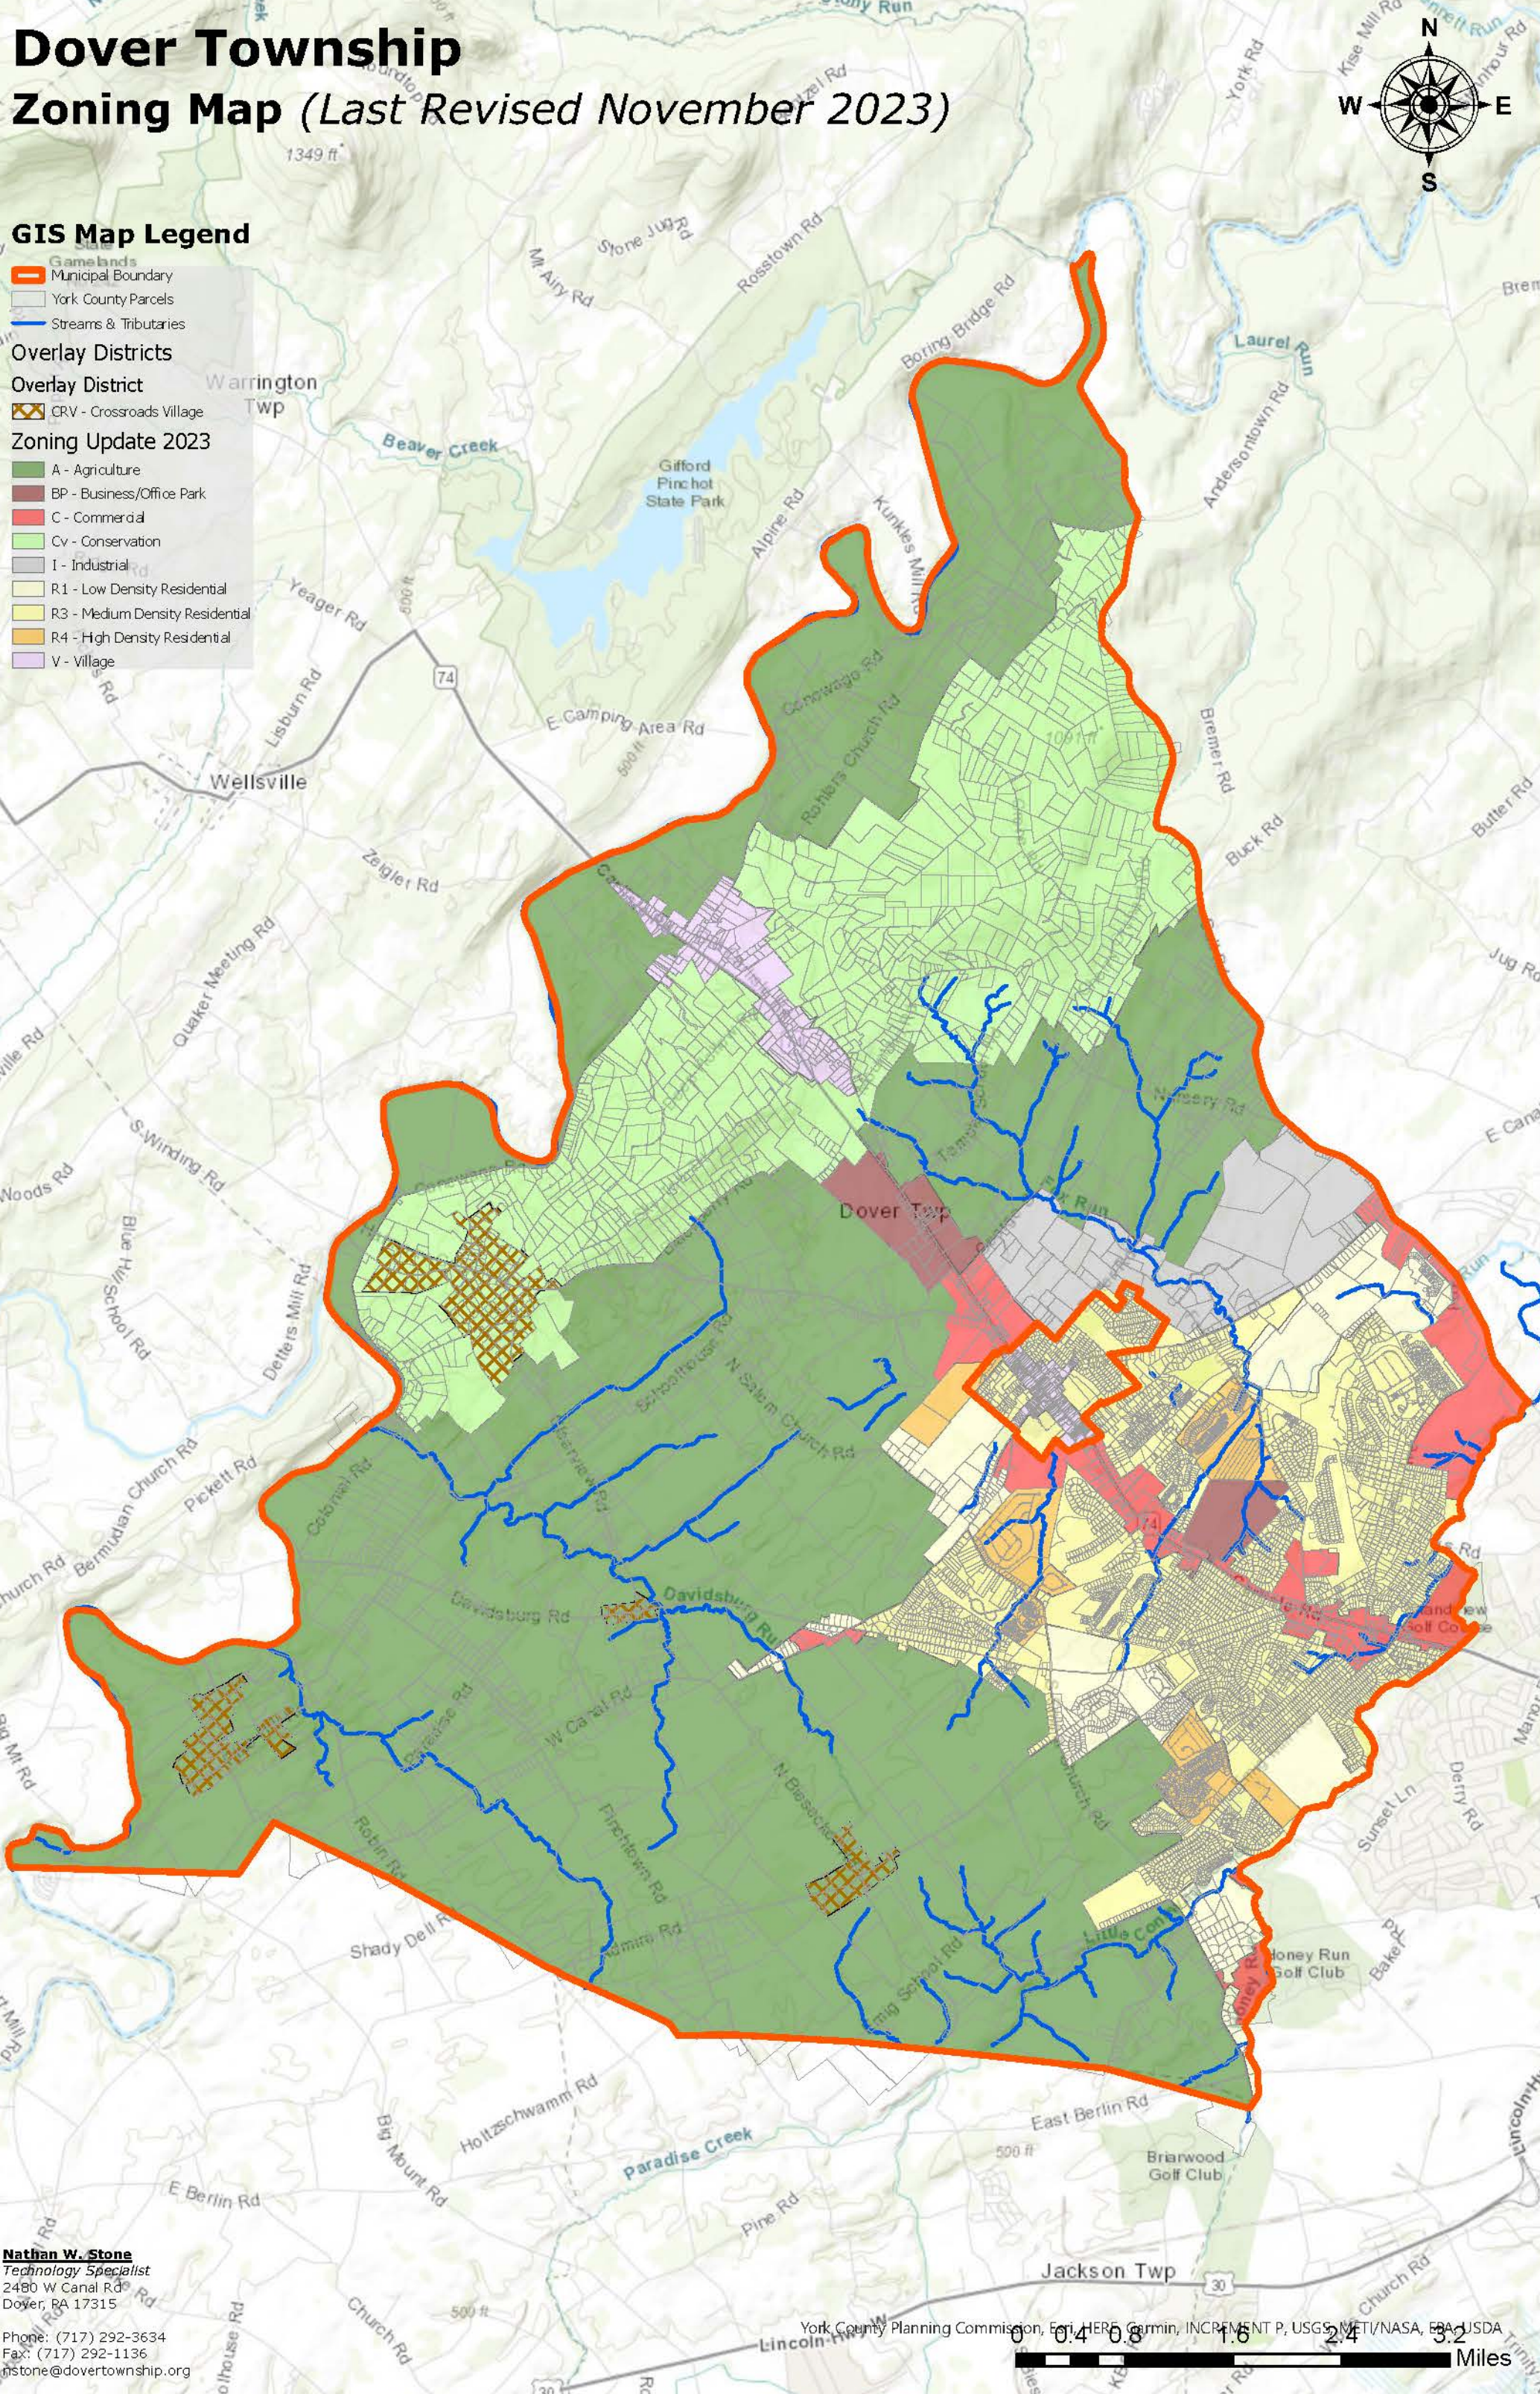

Dover Township Zoning Map (Last Revised November 2023)

GIS Map Legend

-  Gamebands
-  Municipal Boundary
-  York County Parcels
-  Streams & Tributaries
- Overlay Districts**
- Overlay District**
-  CRV - Crossroads Village
- Zoning Update 2023**
-  A - Agriculture
-  BP - Business/Office Park
-  C - Commercial
-  Cv - Conservation
-  I - Industrial
-  R1 - Low Density Residential
-  R3 - Medium Density Residential
-  R4 - High Density Residential
-  V - Village